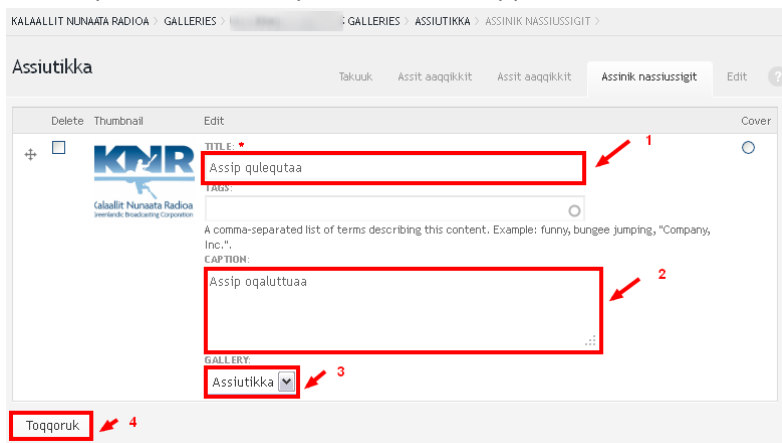

8. Assit nassiutereerpata atii tulluursakkitt.

1. Assiup qulequtaa
2. Assiup oqaluttuaa allassinnaavat
3. Arlalinnik assiiveqarsimaguit assiisivitit assit nassiussatit sumunnassanersut toqqarsinnaavat
4. Assit paasissutissartai piareerukkit "Toqqoruk" tooruk